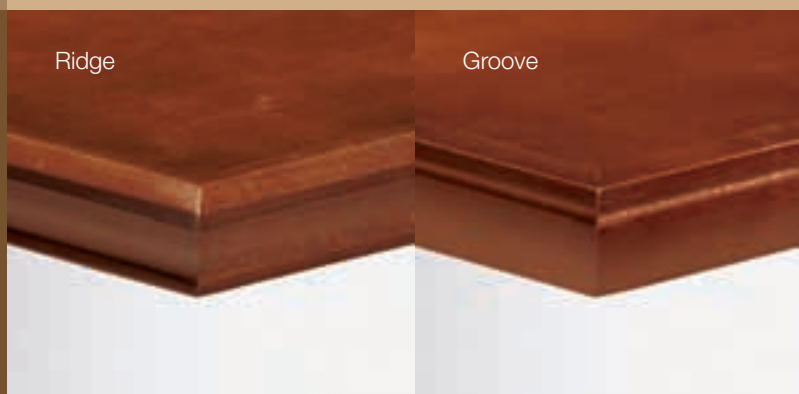

Refined detailing.

Solid wood edge profiles, in your choice of Ridge or Groove, contribute to Transcend's clean lines and graceful contours.